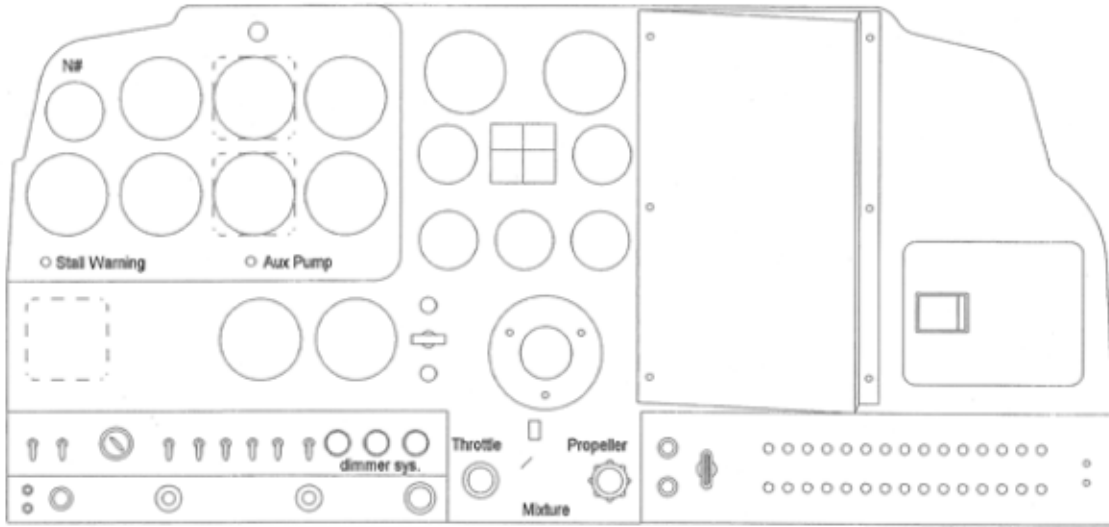

BEECHCRAFT BONANZA INSTRUMENT PANEL
PLANNING CHART

AVIATION RESEARCH SYSTEMS INC.
Sandy River Airport
42313 Oral Hill Road
Sandy, Oregon, 97055

Phone 503-668-4542
FAX 503-668-8359